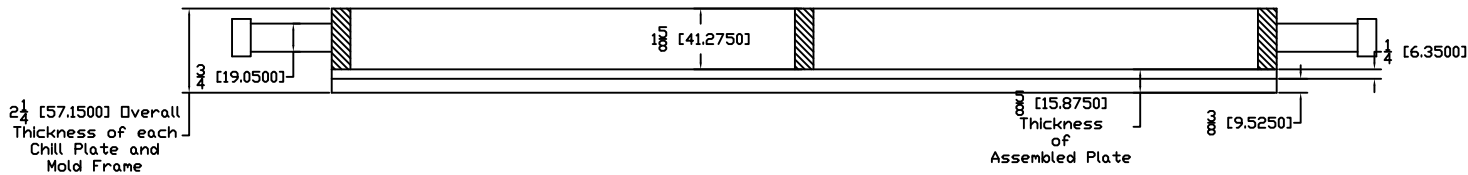

Diminsions of MAGNUM Chill Plate:

Top View

MAGNUM MACHINE & MFG	
	DRAWING NAME
H-D STYLE #4 CHILL PLATE	
	DRAWING NO
3M WSPPPA-100	