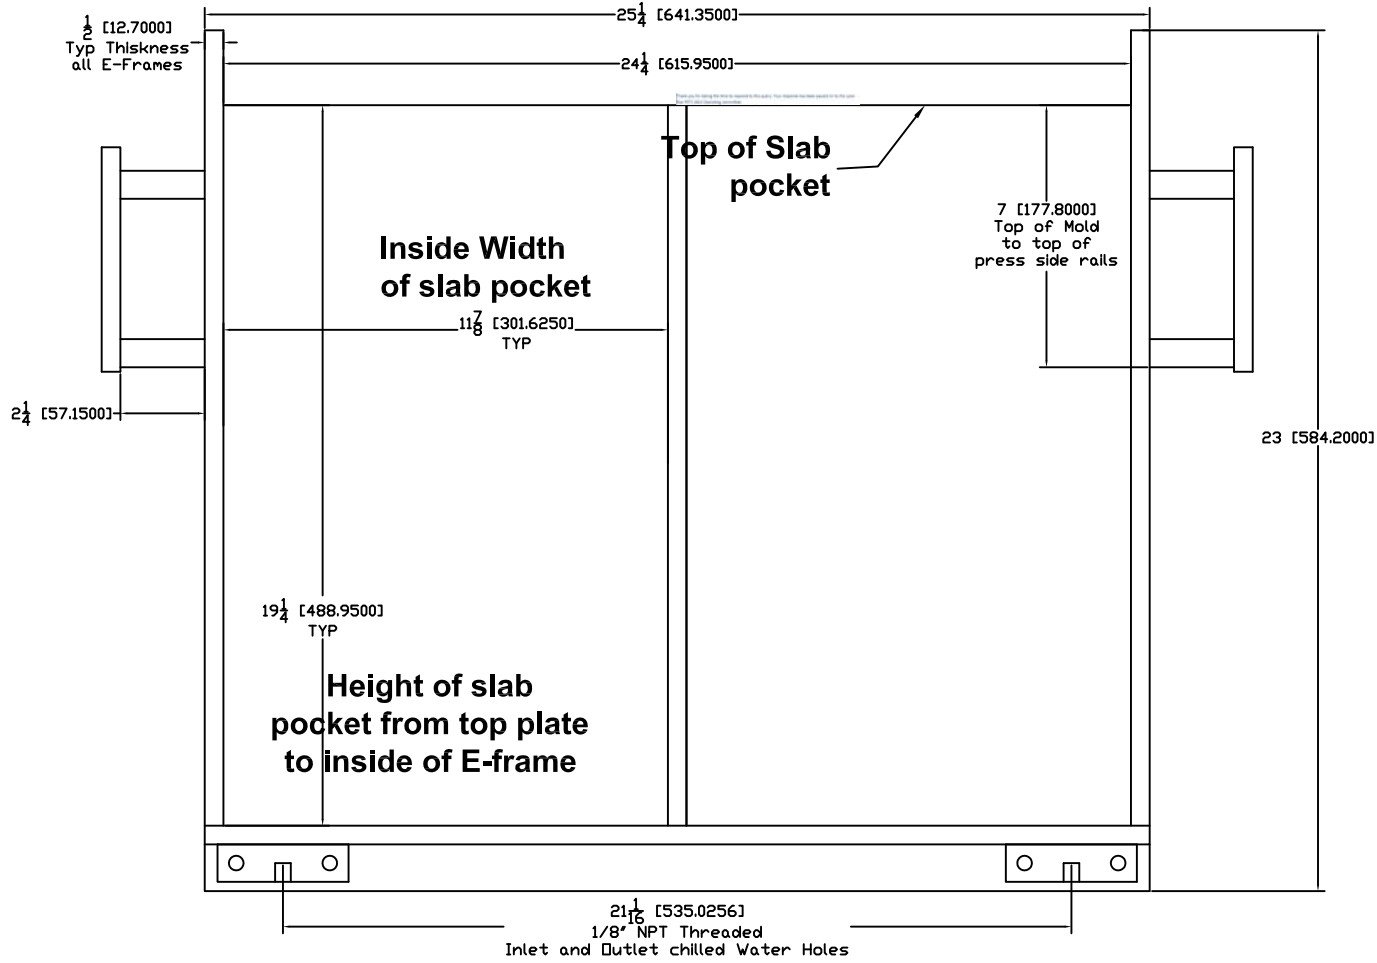

Diminsions of MAGNUM Chill Plate:

Top View

MAGNUM MACHINE & MFG	
	DRAWING NAME
H-D STYLE #4 CHILL PLATE	
	DRAWING NO
3M WSPPPA-100	